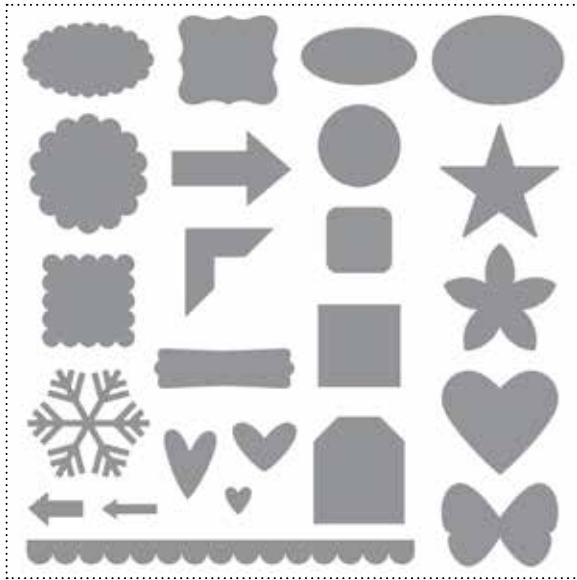

**123952** MEDIUM OVAL PUNCH

**122154** ORNAMENT PUNCH

**127353** PERFECT PENNANTS SHAPE

**127352** PETITE PENNANTS PUNCH

118853 PUNCH SHAPES

122146 ROUND TAB PUNCH

128882 SNOWFLAKE TRIMMINGS PUNCH

123996 TASTEFUL TRIM SHAPE 1