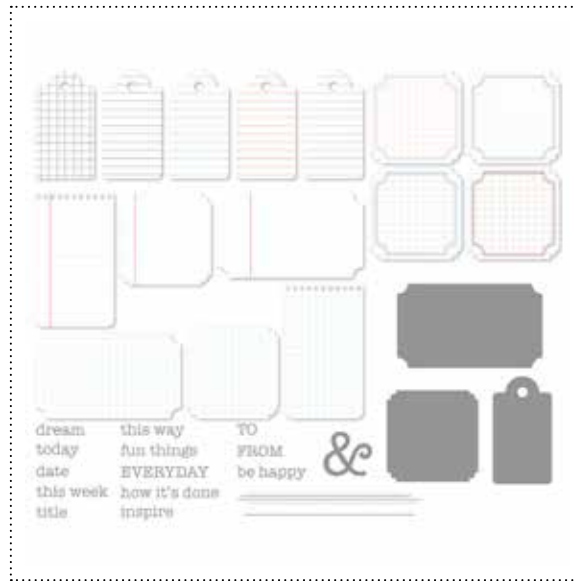

129924 GET IT DONE KIT